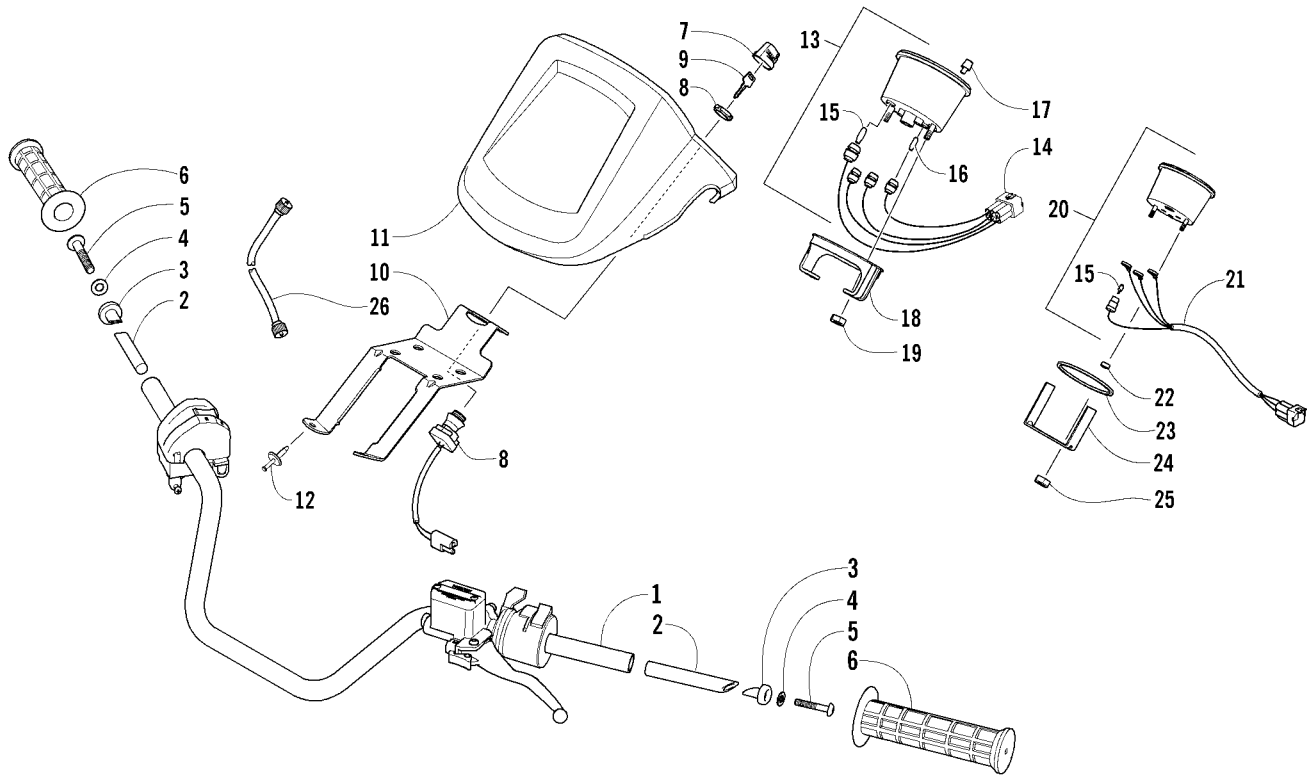

HANDLEBAR ASSEMBLY

0740-978

Ref.	Part No.	Qty.	Description	Ref.	Part No.	Qty.	Description
1	0505-418	1	Tube, Handlebar	13	0420-050	1	Speedometer - 4 in. (inc. 14, one No. 15, and 16-17)
2	0405-148	2	Plug, Handlebar	14	0509-031	1	¥ Harness, Speedometer
3	0405-149	2	End Cap, Handlebar	15	0409-062	2	¥ Bulb, Instrument - T-10
4	8050-247	2	Washer	16	0609-078	3	¥ Bulb, Indicator
5	8477-845	2	Screw, Machine	17	0409-063	1	¥ Knob, Tripmeter
6	0405-147	2	Grip, Handlebar	18	1506-577	1	Bracket, Retaining - Speedometer
7	0409-013	1	Cover, Key	19	0623-038	2	Nut
8	3430-040	1	Switch, Ignition - Assembly (inc. 9)	20	0420-064	1	Gauge, Fuel - 2 in. (inc. one No. 15 and 21)
9	3409-007	1	¥ Key, Ignition - Blank (C Series)	21	0420-069	1	¥ Harness, Fuel Gauge - 2 in. - 4P
	3409-011	1	¥ Key, Ignition - Blank (D Series)	22	0423-544	2	Spacer
	3409-012	1	¥ Key, Ignition - Blank (E Series)	23	0620-139	1	Ring, Rubber Cushion - Fuel Gauge
	3409-013	1	¥ Key, Ignition - Blank (F Series)	24	0420-060	1	Bracket, 2 in. - Gauge
10	1506-578	1	Bracket, Mounting - Instrument Pod	25	0423-493	2	Nut, Hex
11	0405-168	1	Instrument Pod	26	0487-026	1	Cable, Speedometer
	0405-169	1	Instrument Pod (Green)				
12	0423-535	2	Rivet, Reinstallable