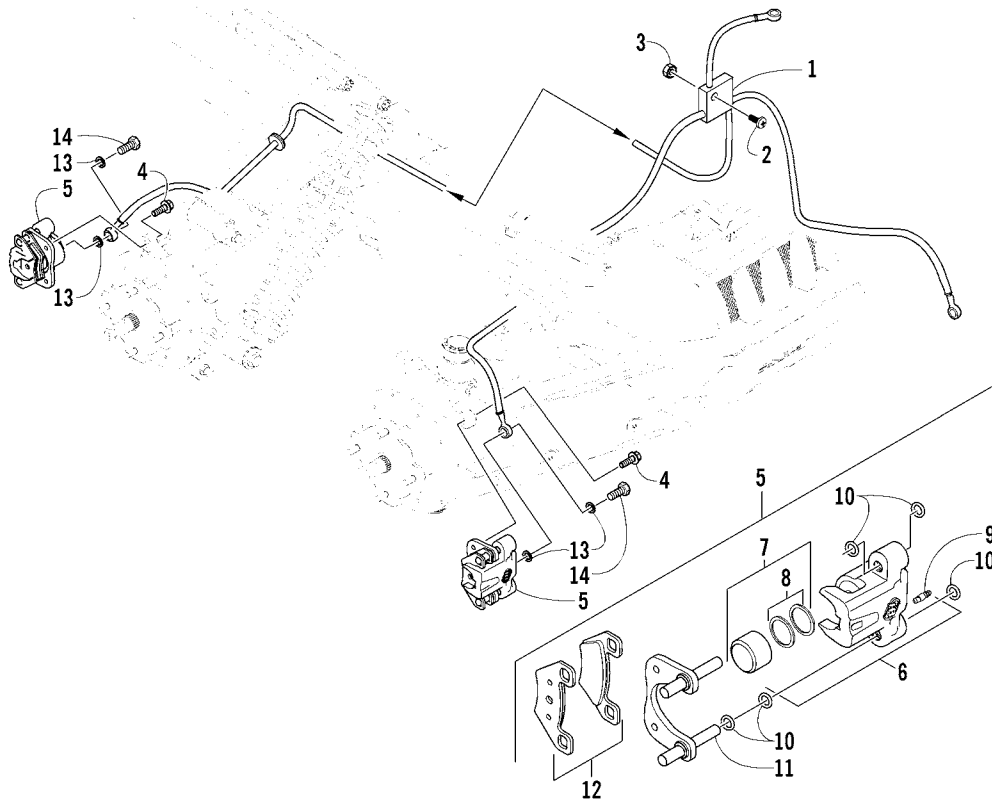

HYDRAULIC BRAKE ASSEMBLY

0740-295

Ref.	Part No.	Qty.	Description	Ref.	Part No.	Qty.	Description
1	0502-628	1	Hose, Brake - Assembly	7	0502-606	3	¥ ¥ Piston/Seal Set (inc. 8)
2	8476-625	1	Screw, Cap	8	0502-607	3	¥ ¥ ¥ Seal Set
3	0623-038	1	Nut, Hex	9	0502-609	3	¥ ¥ Valve, Bleed
4	8408-820	6	Screw, Cap	10	0502-608	3	¥ O-Ring, Guide - Set
5	0502-602	1	Caliper, Brake - Right Front (inc. 6-12)	11	0502-605	3	¥ Bracket Assembly
	0502-610	2	Caliper, Brake - Left	12	0502-604	3	¥ Pad, Brake - Set
			Front and Right Rear (inc. 6-12)	13	0423-178	6	Washer, Crush
6	0502-603	1	¥ Housing, Caliper - Assembly - Right	14	0423-413	3	Bolt, Banjo Fitting
			Front (inc. 7-9)				
	0502-611	2	¥ Housing, Caliper - Assembly - Left				
			Front and Right Rear (inc. 7-9)