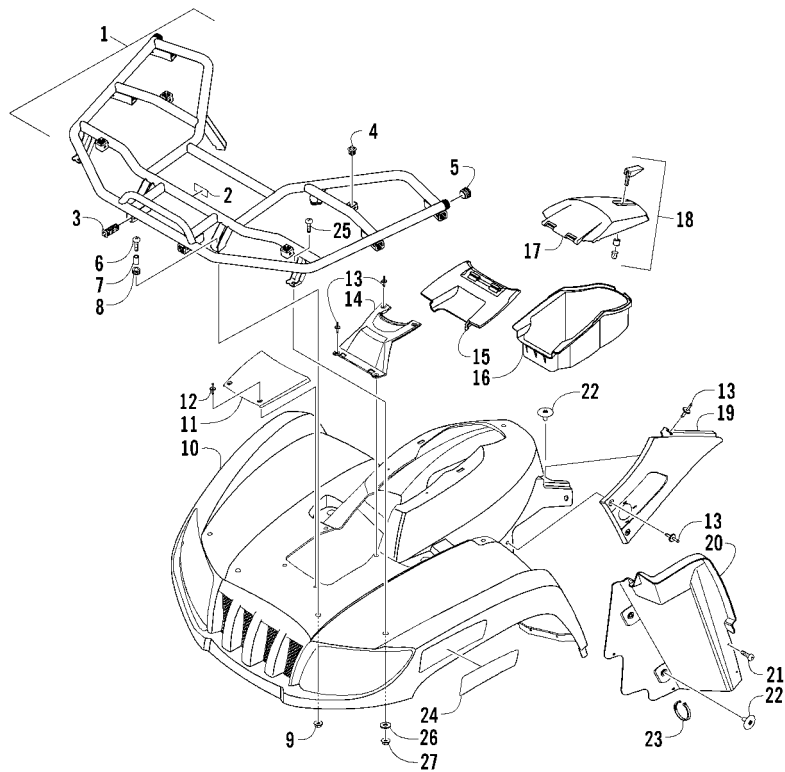

FRONT BODY PANEL ASSEMBLY

0739-662

Ref.	Part No.	Qty.	Description	Ref.	Part No.	Qty.	Description
1	0541-272	1	Rack - Front - Assembly (inc. 2-5)	16	1406-573	1	Box, Storage
2	0411-576	1	¥ Decal, Warning - Front Rack Load	17	0470-514	1	Lid, Storage Box
3	<u>2406-014</u>	6	¥ Bushing, Rack	18	1406-599	1	Latch, Storage Box
4	0441-592	4	¥ Bushing, Rack	19	1406-313	1	Panel, Side - Right
5	1441-049	2	¥ Plug, Rack		1406-314	1	Panel, Side - Left
6	8410-830	4	Screw, Machine	20	1406-354	1	Panel, Splash - Right
7	0423-463	4	Spacer		1406-355	1	Panel, Splash - Left
8	0423-465	4	Grommet	21	0423-342	4	Screw, Self-Tapping
9	8432-802	4	Nut, Lock	22	0423-101	5	Screw, Body
10	1406-283	1	Panel, Fender - Front	23	0123-788	AR	Cable Tie - 7.5 in.
	1406-611	1	Panel, Fender - Front (Green)	24	0411-818	1	Decal, Reflector - Amber - Right
11	1406-358	1	Cover, Access		0411-819	1	Decal, Reflector - Amber - Left
12	0423-535	2	Rivet, Reinstallable	25	0423-355	2	Screw, Shoulder
13	0623-362	10	Rivet, Reinstallable	26	8050-222	2	Washer
14	1406-484	1	Cover, Steering Post	27	8424-602	2	Nut, Lock
15	0470-513	1	Cover, Storage Box