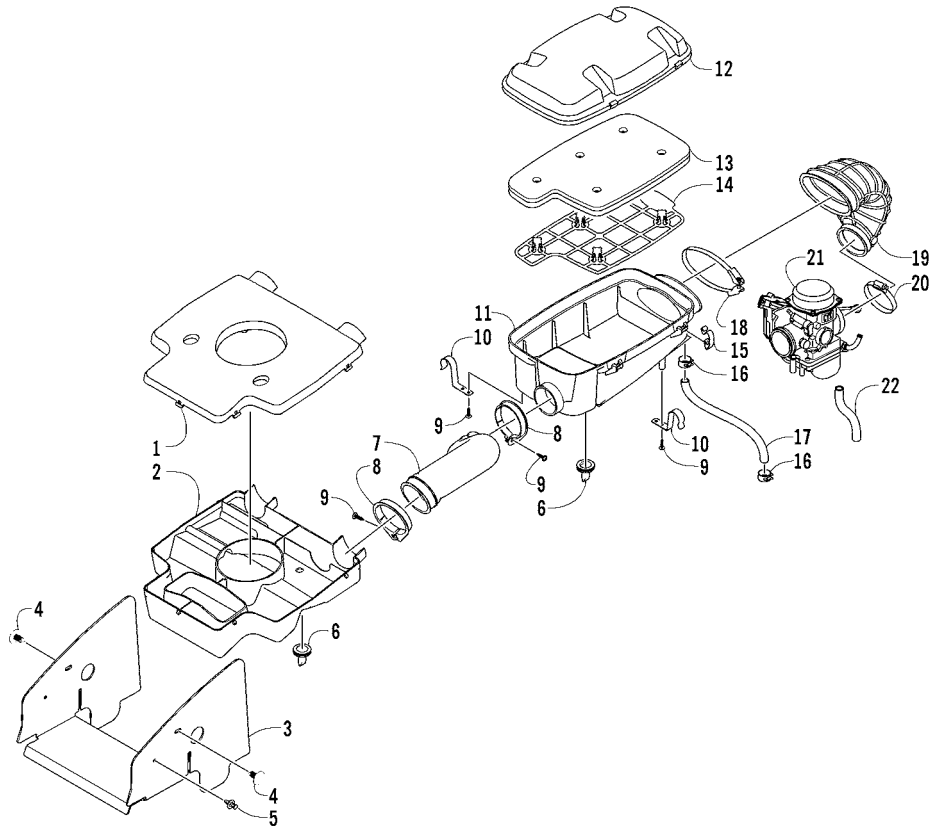

AIR INTAKE ASSEMBLY

0740-746

Ref.	Part No.	Qty.	Description	Ref.	Part No.	Qty.	Description
1	0413-091	1	Diverter, Air - Top	12	0470-554	1	Cover, Air Intake
2	0413-111	1	Diverter, Air - Bottom	13	0470-494	1	Filter, Air
3	1406-747	1	Shroud, Splash	14	0470-516	1	Screen, Air Filter
4	0623-544	2	Plug	15	0423-455	4	Clip, Spring
5	0623-362	2	Rivet, Reinstallable	16	0423-045	2	Clamp, Hose
6	0470-442	2	Valve, Drain	17	0410-087	1	Hose, Vent - Crankcase
7	0470-529	1	Boot, Air Intake	18	0423-554	1	Clamp, Boot
8	0423-551	2	Clamp, Boot	19	0470-517	1	Boot, Carburetor
9	0423-342	6	Screw, Self-Tapping	20	0423-019	1	Clamp, Boot
10	0423-454	2	Clip, Mounting - Air Intake	21	0470-537	1	Carburetor, CVK34-AE
11	0470-540	1	Housing, Air Intake	22	0510-592	1	Hose, Carburetor Drain