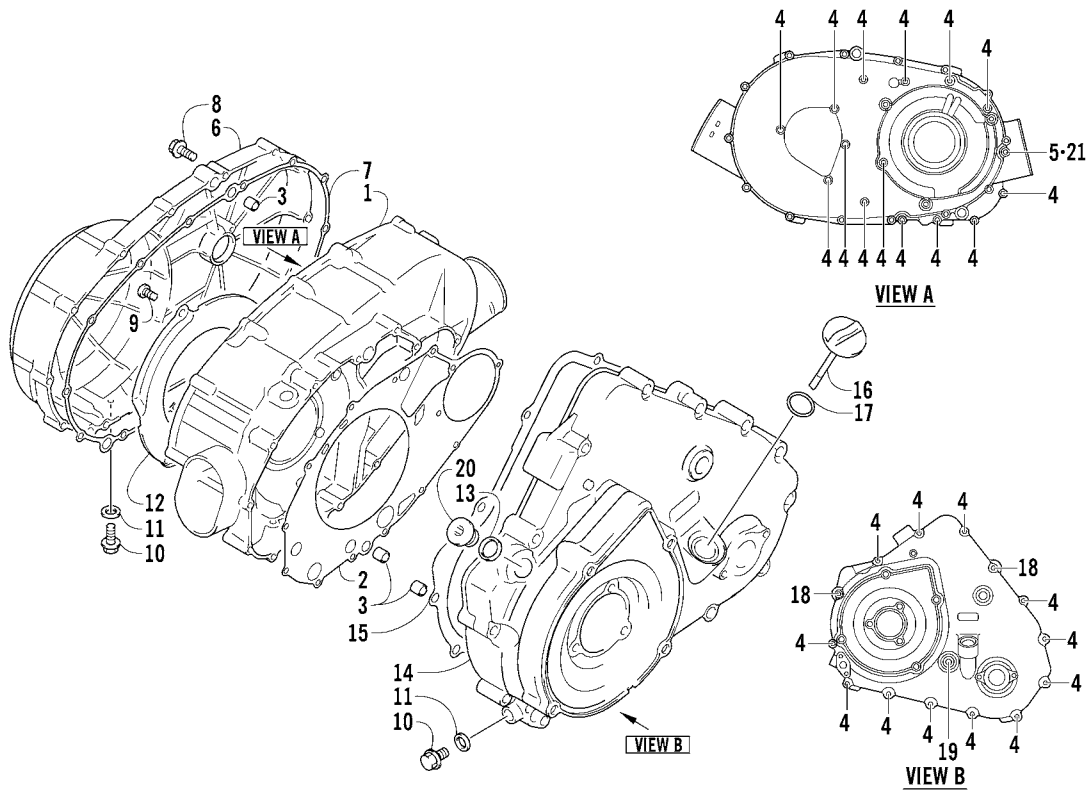

CLUTCH/V-BELT/MAGNETO COVER ASSEMBLY

0740-246

Ref.	Part No.	Qty.	Description	Ref.	Part No.	Qty.	Description
1	3402-583	1	Cover, Clutch	12	3402-996	1	Plate, Air Intake
2	3402-589	1	Gasket	13	3402-013	1	Gasket
3	3423-088	6	Pin, Dowel	14	3402-585	1	Cover, Magneto
4	3423-098	26	Bolt	15	3402-590	1	Gasket, Magneto Cover
5	3423-392	1	Bolt	16	3402-593	1	Stick, Oil Level
6	3402-586	1	Cover, V-Belt	17	3423-055	1	O-Ring, Oil Level Stick
7	3402-591	1	Gasket, V-Belt Cover	18	3423-307	2	Bolt
8	0693-327	14	Bolt	19	3423-430	1	Bolt
9	3004-552	3	Screw	20	3423-180	1	Plug
10	3004-705	2	Plug, Drain	21	3003-290	1	Gasket
11	3402-444	2	Gasket, Drain Plug