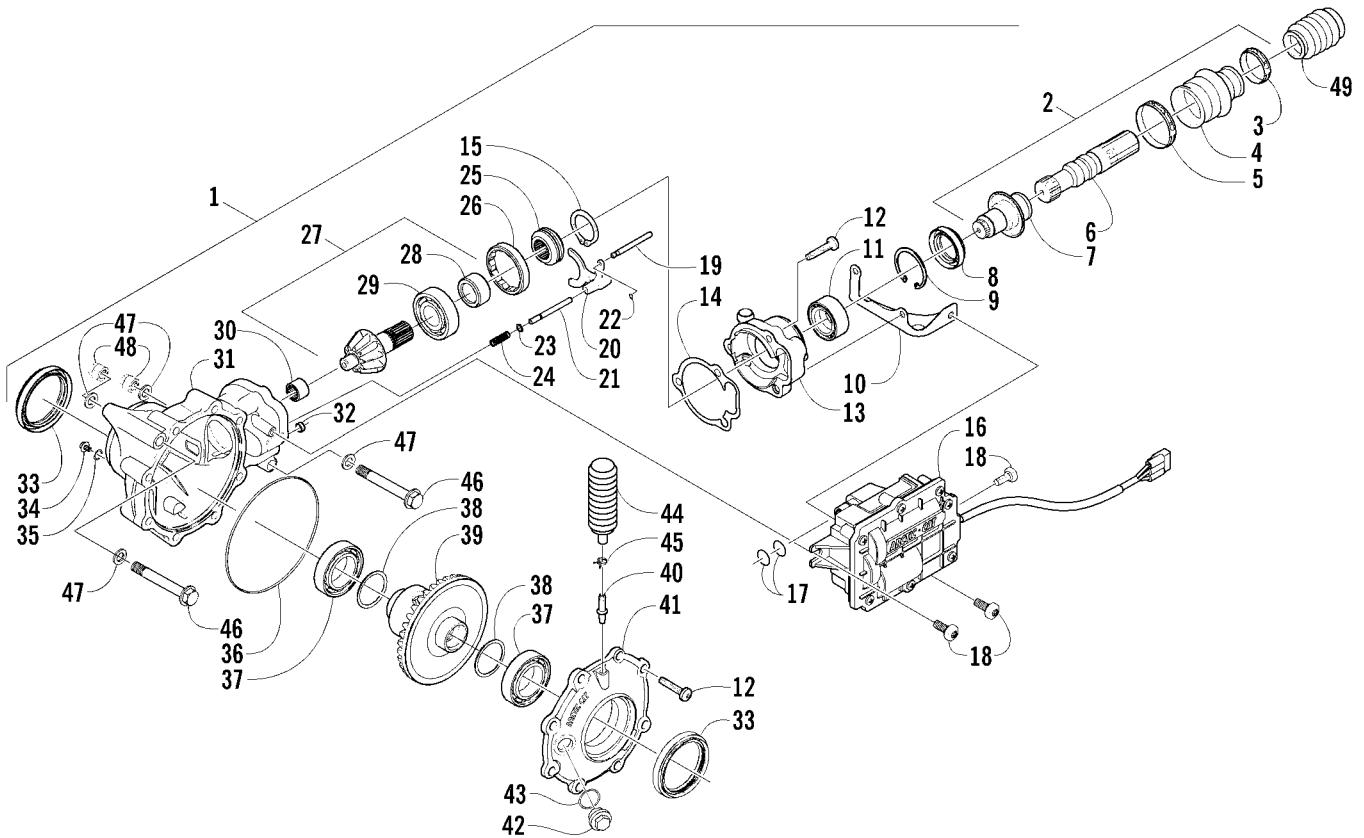

FRONT DRIVE GEARCASE ASSEMBLY

0740-865

Ref.	Part No.	Qty.	Description	Ref.	Part No.	Qty.	Description
1	0502-815	1	Gearcase, Front Drive - Assembly (inc. 2-43)	27	0502-783	1	¥ Gear, Pinion - Assembly - 10T (inc. 28-29)
2	0502-386	1	¥ Shaft, Propeller - Assembly (inc. 3-7)	28	0402-336	1	¥ ¥ Collar, Retaining
3	0423-411	1	¥ ¥ Clamp, Boot	29	0402-327	1	¥ ¥ Bearing
4	0402-985	1	¥ ¥ Boot, Propeller Shaft	30	0402-328	1	¥ Bearing
5	0423-393	1	¥ ¥ Clamp, Boot	31	0502-120	1	¥ Housing, Gearcase
6	1402-046	1	¥ ¥ Shaft, Output	32	0402-411	1	¥ Pin, Dowel
7	0502-407	1	¥ ¥ Shaft, Input	33	0402-394	2	¥ Seal
8	1402-011	1	¥ Seal	34	0402-450	1	¥ Plug, Magnetic (inc. 35)
9	0423-423	1	¥ Ring, Retaining	35	0423-153	1	¥ ¥ O-Ring
10	0502-347	1	¥ Bracket, Actuator	36	0423-149	1	¥ O-Ring
11	1402-043	1	¥ Bearing	37	0402-393	2	¥ Bearing
12	0423-118	11	¥ Screw, Self-Tapping	38	0402-405	AR	¥ Shim
13	0502-528	1	¥ Housing, Pinion		0402-406	AR	¥ Shim
14	0402-947	1	¥ Gasket, Flange		0402-407	AR	¥ Shim
15	0423-417	1	¥ Ring, Retaining		0402-408	AR	¥ Shim
16	0502-296	1	¥ Actuator (inc. one No. 17)		0402-409	AR	¥ Shim
17	0423-498	2	¥ ¥ O-Ring	39	0502-779	1	¥ Gear, Ring - 36T
18	0423-396	3	¥ Screw, Self-Tapping	40	1402-104	1	¥ Fitting
19	0402-997	1	¥ Shaft, Selector	41	0502-121	1	¥ Cover, Gearcase
20	0402-998	1	¥ Fork, Selector	42	0402-333	1	¥ Plug, Fill (inc. 43)
21	0402-417	1	¥ Shaft, Shuttle	43	0423-154	1	¥ ¥ O-Ring
22	0423-402	1	¥ Ring, Retaining	44	0402-147	1	Bladder, Gearcase
23	0423-147	1	¥ O-Ring	45	0423-315	1	Clamp, Fitting
24	0402-999	1	¥ Spring, Return	46	0423-404	2	Screw, Cap
25	0402-413	1	¥ Coupler, Drive	47	0423-426	4	Washer
26	0402-357	1	¥ Collar, Lock	48	8428-002	2	Nut, Lock
				49	0402-966	1	Boot, Shaft