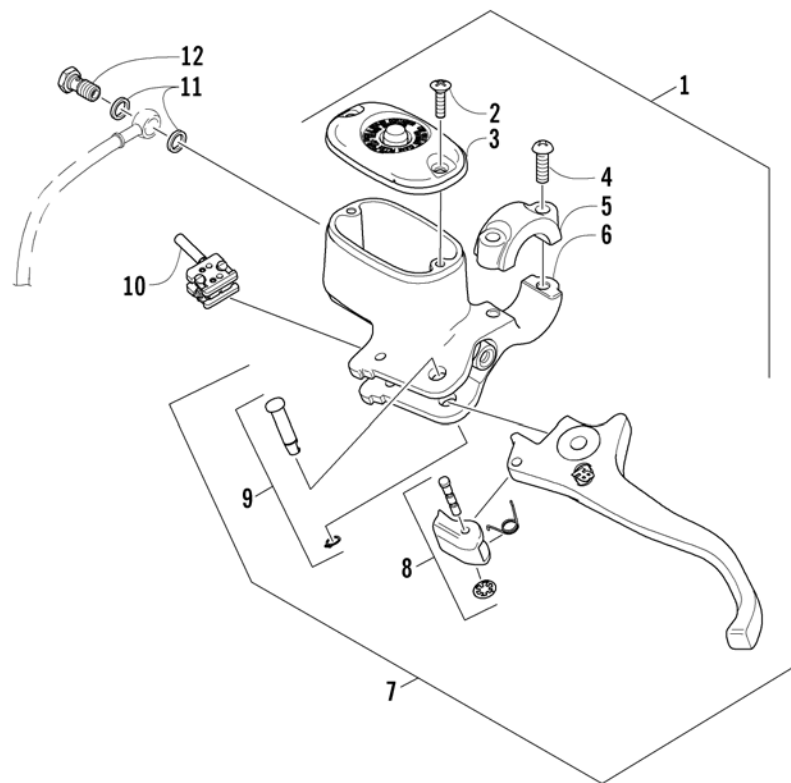

HYDRAULIC HAND BRAKE ASSEMBLY

0739-479

Ref.	Part No.	Qty.	Description	Ref.	Part No.	Qty.	Description
1	<u>0502-914</u>	1	Brake Assembly (inc. 2-10)	7	<u>0502-866</u>	1	¥ Lever Assembly - Kit (inc. 8-9)
2	0502-566	1	¥ Screw, Reservoir Cover - Kit	8	<u>0502-867</u>	1	¥ ¥ Lock, Brake Lever - Kit
3	<u>0502-868</u>	1	¥ Cover, Reservoir - Kit	9	0502-580	1	¥ ¥ Lever Pin - Kit
4	0502-568	1	¥ Screw, Master Cylinder Clamp - Kit	10	0502-564	1	¥ Switch, Brake - Kit
5	<u>0502-869</u>	1	¥ Clamp, Master Cylinder - Kit	11	0423-178	2	Washer, Crush
6	0502-704	1	¥ Master Cylinder Assembly - Kit	12	0423-413	1	Bolt, Banjo Fitting