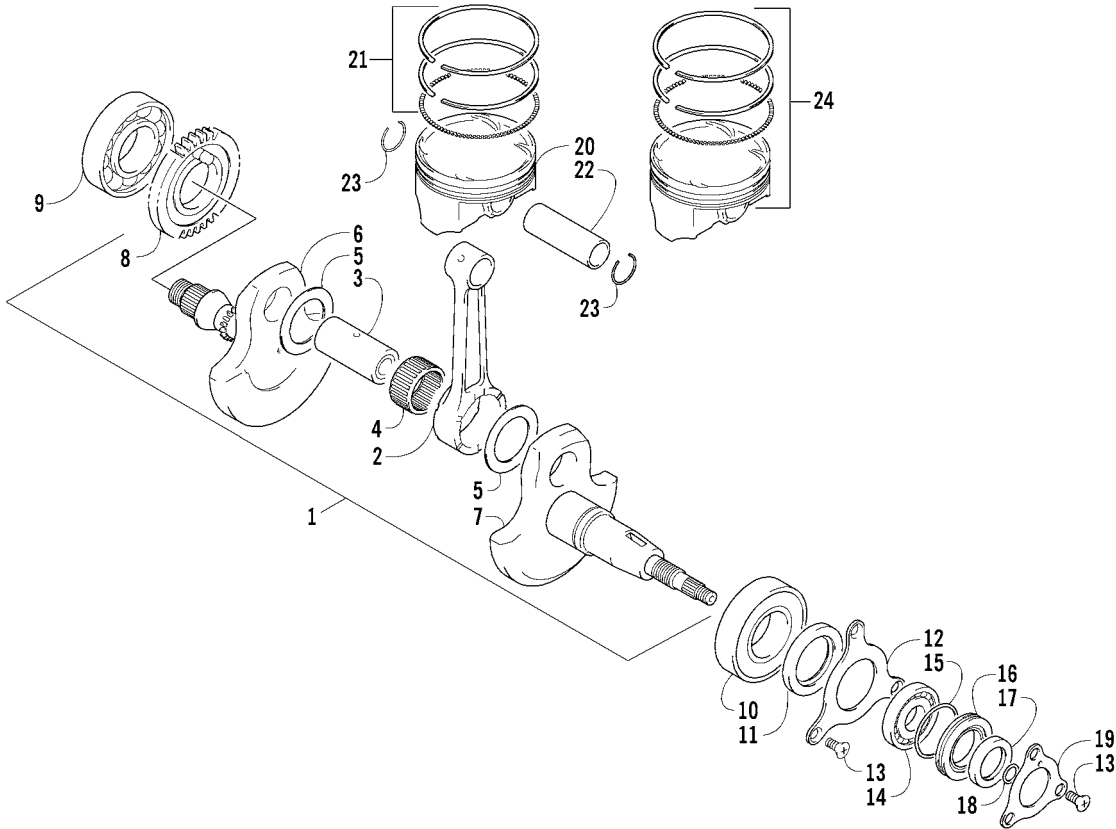

CRANKCASE ASSEMBLY

0739-843

Ref.	Part No.	Qty.	Description	Ref.	Part No.	Qty.	Description
1	3402-580	1	Crankcase Assembly (inc. 2-9)	7	3423-088	2	¥ Pin, Dowel
2	3004-880	4	¥ Bolt	8	3423-091	10	¥ Bolt
3	3005-332	1	¥ Bolt	9	3423-097	3	¥ Bolt
4	3005-410	3	¥ Bolt	10	3402-581	1	Plate, Oil Guide - Right
5	3402-012	1	¥ Gasket, Oil Pressure Plug	11	3004-552	4	Screw, Oil Guide Plate
6	3402-214	1	¥ Plug, Oil Pressure	12	3402-582	1	Plate, Oil Guide - Left

CLUTCH/V-BELT/MAGNETO COVER ASSEMBLY

0740-246

Ref.	Part No.	Qty.	Description	Ref.	Part No.	Qty.	Description
1	3402-583	1	Cover, Clutch	12	3402-996	1	Plate, Air Intake
2	3402-589	1	Gasket	13	3402-013	1	Gasket
3	3423-088	6	Pin, Dowel	14	3402-585	1	Cover, Magneto
4	3423-098	26	Bolt	15	3402-590	1	Gasket, Magneto Cover
5	3423-392	1	Bolt	16	3402-593	1	Stick, Oil Level
6	3402-586	1	Cover, V-Belt	17	3423-055	1	O-Ring, Oil Level Stick
7	3402-591	1	Gasket, V-Belt Cover	18	3423-307	2	Bolt
8	0693-327	14	Bolt	19	3423-430	1	Bolt
9	3004-552	3	Screw	20	3423-180	1	Plug
10	3004-705	2	Plug, Drain	21	3003-290	1	Gasket
11	3402-444	2	Gasket, Drain Plug				