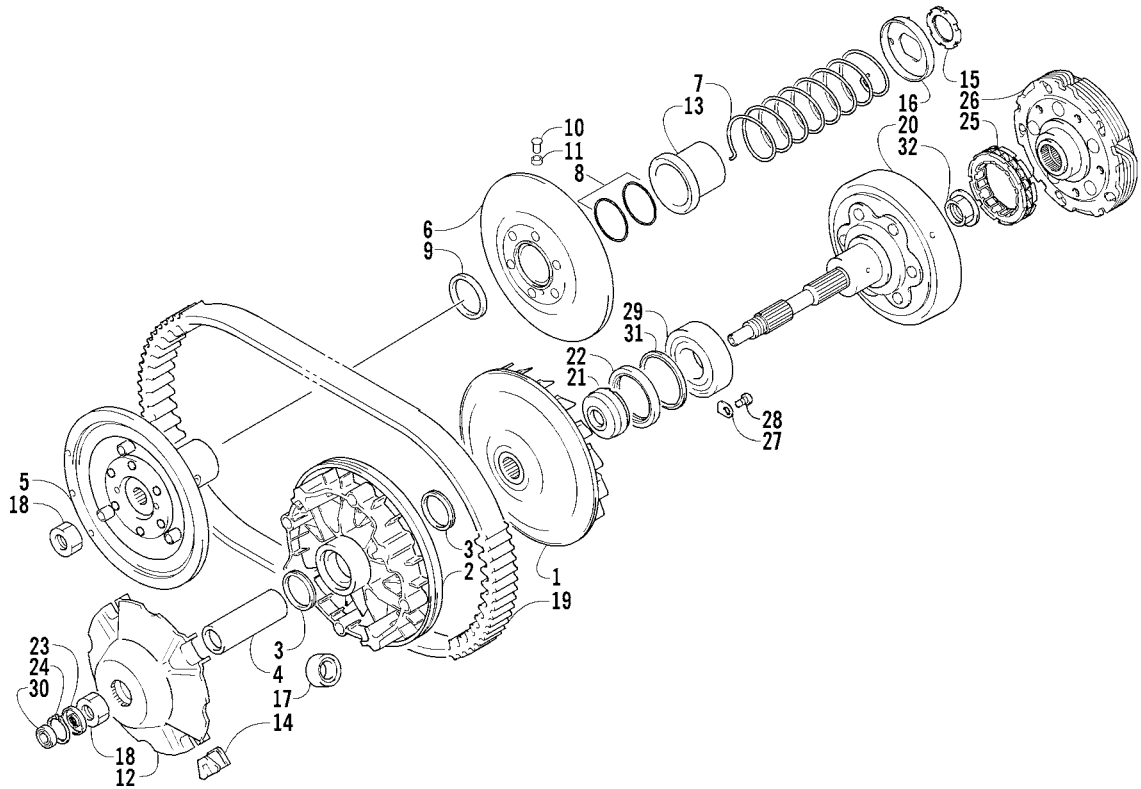

TRANSMISSION ASSEMBLY

0737-052

Ref.	Part No.	Qty.	Description	Ref.	Part No.	Qty.	Description
1	3402-622	1	Face, Fixed Drive	17	3402-633	8	Roller, Movable Drive Face
2	3402-623	1	Face, Movable Drive	18	3423-437	2	Nut
3	3402-624	2	Seal, Movable Drive Face	19	3402-664	1	V-Belt
4	3402-625	1	Spacer, Movable Drive Face	20	3402-620	1	Housing, Clutch
5	3402-626	1	Face, Fixed Driven	21	3402-621	1	Spacer, Fixed Drive Face
6	3402-627	1	Face, Movable Driven	22	3402-977	1	Seal, Clutch Housing
7	3423-486	1	Spring, Movable Driven Face	23	3402-574	1	Seal, Clutch Housing
8	3423-487	2	O-Ring, Movable Driven Face	24	3423-505	1	Circlip
9	3402-629	2	Seal, Movable Driven Face	25	3446-003	1	Clutch, One-Way
10	3402-477	3	Pin, Movable Driven Face	26	3446-354	1	Shoe, Clutch - Assembly
11	3402-478	3	Spacer, Movable Driven Face	27	3446-031	2	Retainer, Bearing
12	3402-630	1	Plate, Movable Drive Face	28	3423-435	2	Screw, Bearing Retainer
13	3402-631	1	Sleeve, Movable Driven Face	29	3402-567	1	Bearing
14	3402-481	4	Damper, Movable Drive Face	30	3402-693	1	Bearing
15	3423-489	1	Nut, Driven Pulley	31	3423-353	1	O-Ring
16	3402-632	1	Holder, Movable Driven Face Spring	32	3423-501	1	Nut