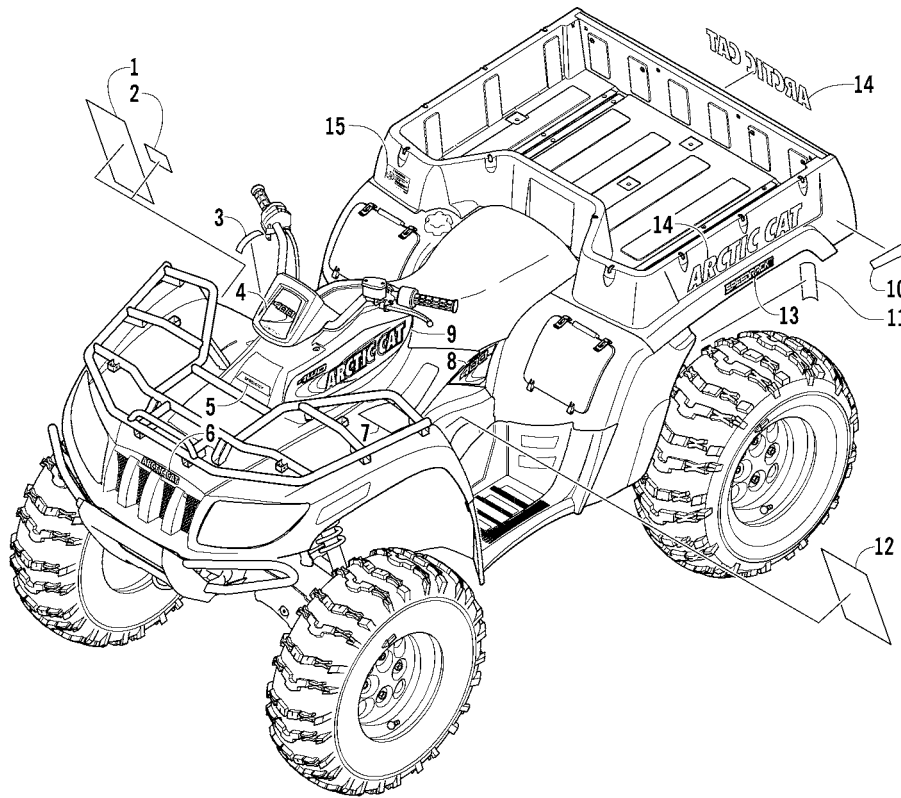

DECALS

0740-846

Ref.	Part No.	Qty.	Description	Ref.	Part No.	Qty.	Description
1	1411-250	1	Decal, Warning - Reverse/Pre-Ride	9	<u>1411-014</u>	1	Decal, Side - Upper Right
2	0411-835	1	Decal, Warning - Hill		<u>1411-015</u>	1	Decal, Side - Upper Left
3	0411-426	1	Decal, Warning - Clutch Cover		<u>1411-016</u>	1	Decal, Side - Upper Right (Green)
4	<u>1411-047</u>	1	Decal, Instrument Pod		<u>1411-017</u>	1	Decal, Side - Upper Left (Green)
	<u>1411-048</u>	1	Decal, Instrument Pod (Green)	10	0411-980	1	Reflector, Rear - Right
5	<u>1411-050</u>	1	Decal, Crest - "Speedrack"		0411-979	1	Reflector, Rear - Left
6	0411-840	1	Decal, Front	11	1411-077	1	Decal, Warning - Towing
	0411-839	1	Decal, Front (Green)	12	0411-218	1	Decal, Warning - General
7	0411-401	1	Decal, Warning - Age	13	0411-965	2	Decal, "Speedrack"
8	<u>1411-036</u>	1	Decal, Side - Lower Right	14	<u>1411-157</u>	3	Decal, Cargo Box
	<u>1411-037</u>	1	Decal, Side - Lower Left	15	0411-975	1	Decal, Warning - No Passenger/Weight Limit
	<u>1411-038</u>	1	Decal, Side - Lower Right (Green)				
	<u>1411-039</u>	1	Decal, Side - Lower Left (Green)