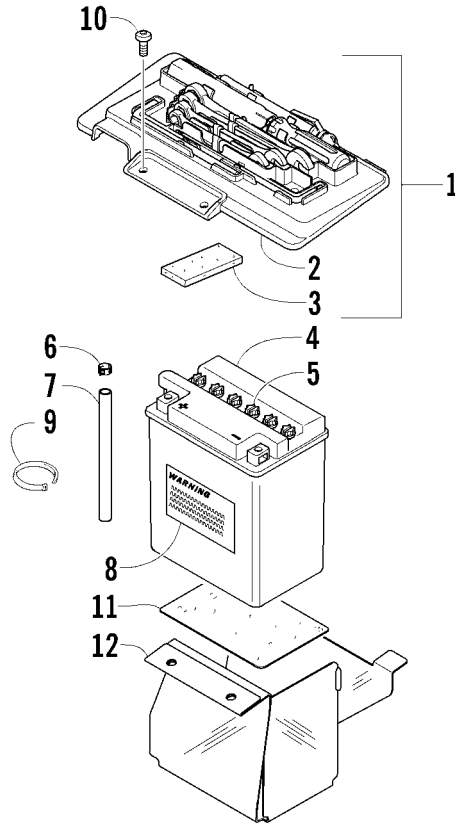

BATTERY ASSEMBLY

0740-004 *Not Illustrated

Ref.	Part No.	Qty.	Description	Ref.	Part No.	Qty.	Description
1	5990-839	1	Battery Cover/Tool Tray Assembly (inc. 2-3)	7	0645-263	1	¥ Hose, Battery Vent
2	1406-507	1	¥ Cover, Battery	8	0645-151	1	¥ Label, Warning - Battery
3	0406-288	2	¥ Pad, Battery	9	0123-903	4	Cable Tie - 11.5 in.
*	0444-122	1	Kit, Tool	10	8476-616	1	Screw, Machine
4	0745-045	1	Battery Assembly (inc. 5-8)	11	0406-380	1	Pad, Battery
5	0645-045	6	¥ Cap, Battery	12	1506-587	1	Box, Battery
6	0645-152	1	¥ Clamp, Hose