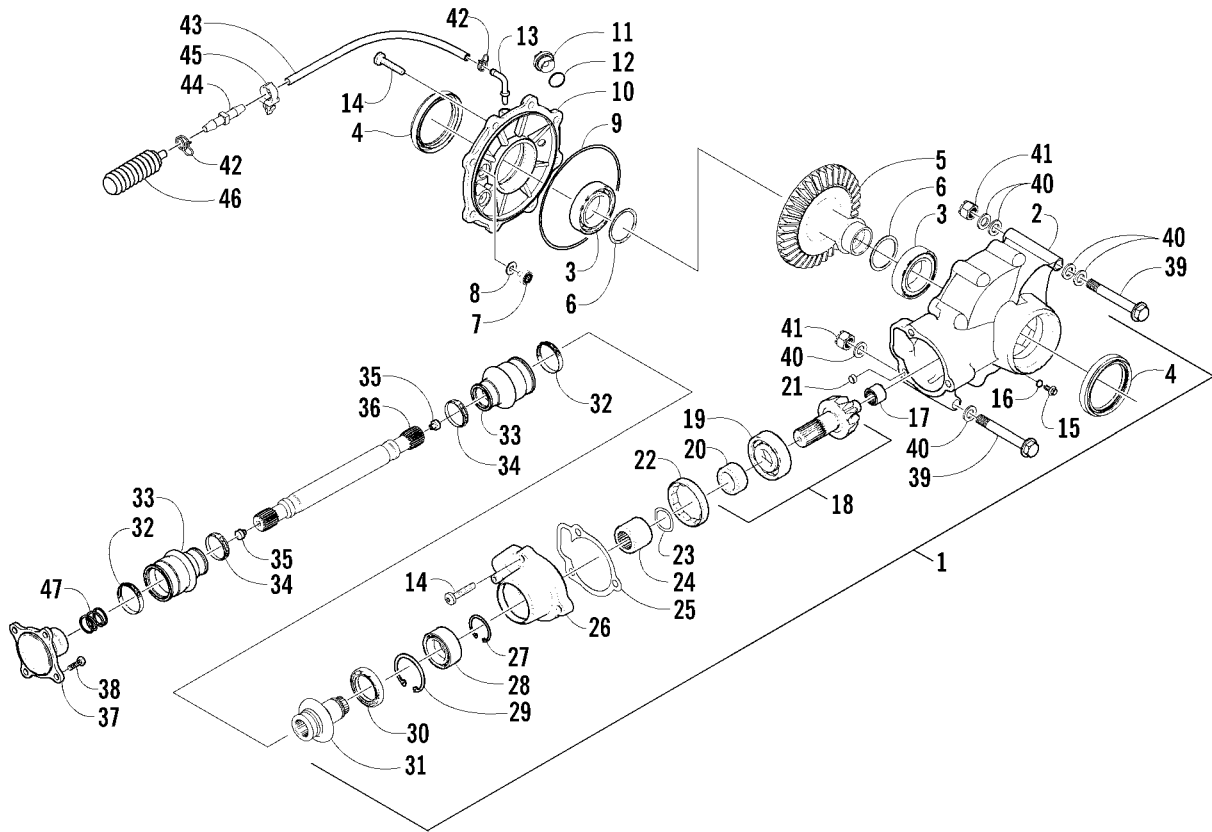

REAR DRIVE GEARCASE ASSEMBLY

0740-866

Ref.	Part No.	Qty.	Description	Ref.	Part No.	Qty.	Description
1	<u>0502-820</u>	1	Gearcase, Rear Drive (3.6) - Assembly (inc. 2-31)	20	0402-336	1	¥ ¥ Collar, Retaining
2	0502-622	1	¥ Housing, Gearcase	21	0402-411	1	¥ Pin, Dowel
3	0402-393	2	¥ Bearing	22	0402-331	1	¥ Collar, Lock
4	0402-394	2	¥ Seal	23	0402-982	1	¥ Washer, Wave
5	1402-032	1	¥ Gear, Ring - 36T	24	0402-981	1	¥ Collar, Shaft
6	0402-405	AR	¥ Shim	25	0402-947	1	¥ Gasket, Flange
	0402-406	AR	¥ Shim	26	0502-529	1	¥ Housing, Pinion
	0402-407	AR	¥ Shim	27	0423-417	1	¥ Ring, Retaining
	0402-408	AR	¥ Shim	28	1402-043	1	¥ Bearing
	0402-409	AR	¥ Shim	29	0423-423	1	¥ Ring, Retaining
7	0402-326	1	¥ Button, Thrust	30	1402-011	1	¥ Seal
8	0402-429	AR	¥ Shim	31	0502-407	1	¥ Shaft, Input
	0402-430	AR	¥ Shim	32	0423-393	2	Clamp, Boot
	0402-431	AR	¥ Shim	33	0402-985	2	Boot
	0402-432	AR	¥ Shim	34	0423-411	2	Clamp, Boot
	0402-433	AR	¥ Shim	35	0673-618	2	Bumper, Propeller Shaft
9	0423-149	1	¥ O-Ring	36	1402-092	1	Shaft, Propeller
10	0502-346	1	¥ Cover, Gearcase	37	0402-950	1	Flange, Output
11	0402-333	1	¥ Plug, Fill (inc. 12)	38	8408-820	4	Screw, Cap
12	0423-154	1	¥ ¥ O-Ring	39	0423-404	2	Screw, Cap
13	1402-102	1	¥ Fitting	40	0423-426	6	Washer
14	0423-118	11	¥ Screw, Self-Tapping	41	8428-002	2	Nut, Lock
15	0402-450	1	¥ Plug, Magnetic (inc. 16)	42	0423-315	3	Clamp, Fitting
16	0423-153	1	¥ ¥ O-Ring	43	0410-049	AR	Hose, Vent
17	0402-328	1	¥ Bearing	44	0470-462	1	Fitting, Vent
18	<u>0502-783</u>	1	¥ Gear, Pinion (3.6) - Assembly - 10T (inc. 19-20)	45	0623-101	1	Clip, Routing - Snap-In
19	0402-327	1	¥ ¥ Bearing	46	0402-147	1	Bladder, Gearcase
				47	1402-026	1	Spring