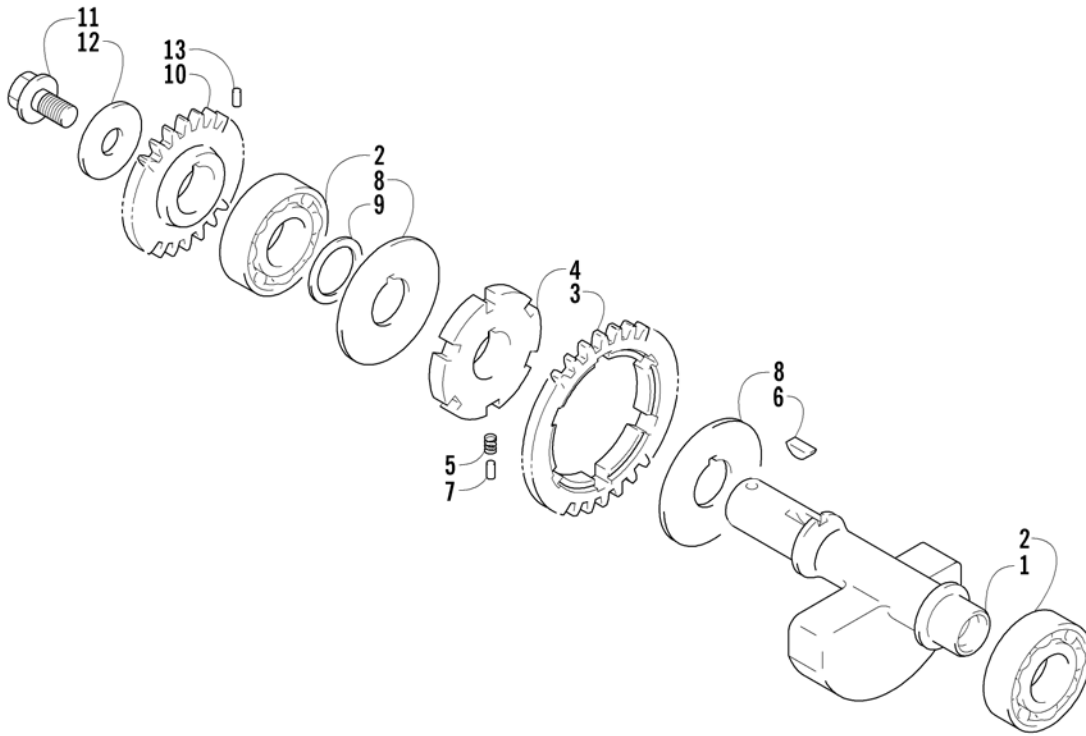

CRANK BALANCER ASSEMBLY

0737-050

Ref.	Part No.	Qty.	Description	Ref.	Part No.	Qty.	Description
1	3402-605	1	Balancer, Crank	8	3423-441	2	Washer, Driven Gear
2	3402-553	2	Bearing	9	3423-446	1	Washer
3	3402-772	1	Gear, Driven	10	3402-617	1	Gear, Oil Pump Drive
4	3402-608	1	Race, Driven Gear	11	3423-555	1	Bolt, Drive Gear
5	3402-090	2	Spring, Driven Gear	12	3423-401	1	Washer, Drive Gear
6	3004-540	1	Key	13	3423-110	1	Pin, Drive Gear
7	3423-106	3	Pin, Driven Gear