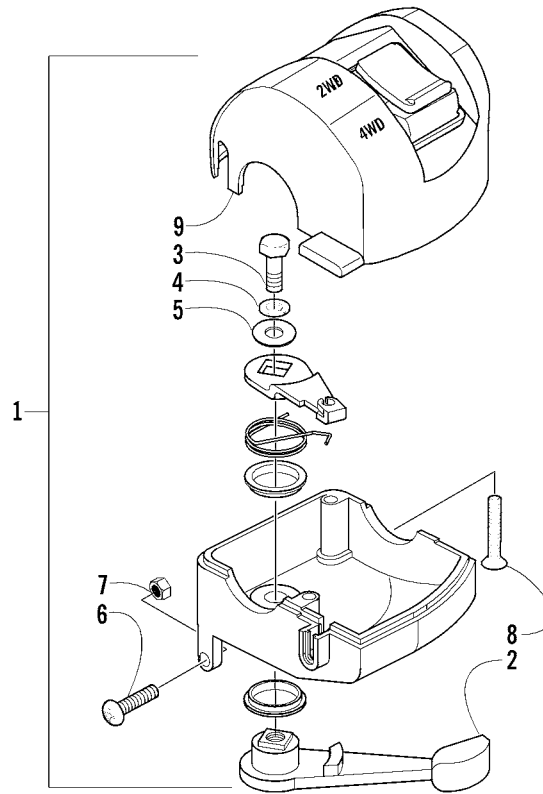

MAGNETO ASSEMBLY

0737-033

Ref.	Part No.	Qty.	Description	Ref.	Part No.	Qty.	Description
1	3430-053	1	Stator Assembly	6	3423-005	3	Bolt
2	3430-054	1	Rotor/Flywheel	7	3430-006	1	Clamp
3	3004-756	3	Bolt	8	3430-005	1	Clamp
4	0691-785	1	Key	9	3002-964	1	Clamp, Wire
5	3423-086	1	Nut				

CONTROL SWITCH HOUSING ASSEMBLY

0739-980

Ref.	Part No.	Qty.	Description	Ref.	Part No.	Qty.	Description
1	0509-014	1	Switch, Control - Assembly (inc. 2-3)	3	0409-028	1	¥ Screw
2	0409-027	1	¥ Screw	4	3409-019	1	Cover, Choke Lever