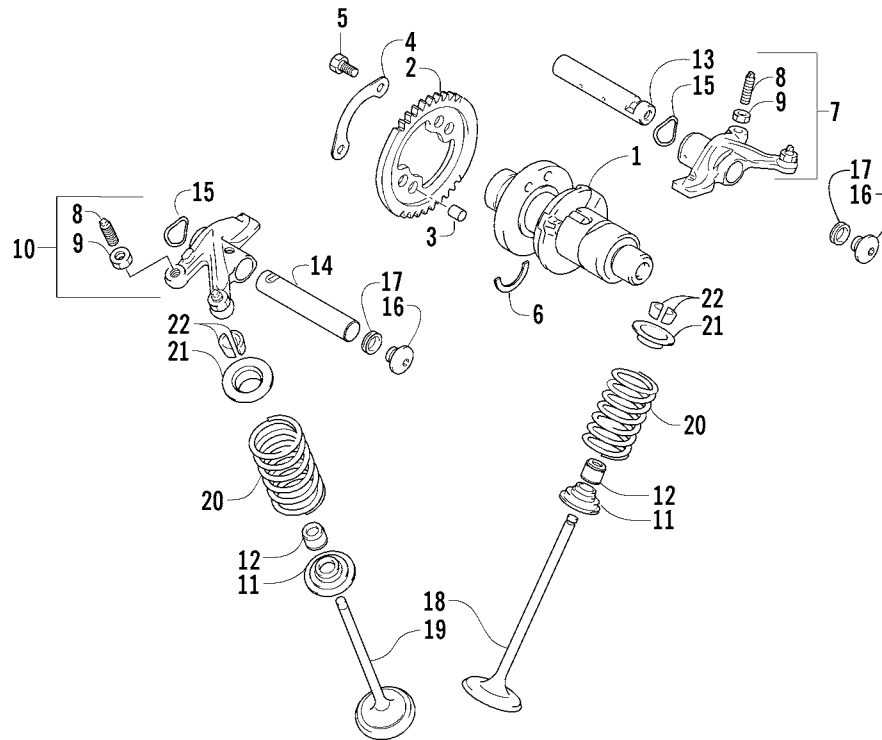

CRANKSHAFT ASSEMBLY

0740-242 *Optional

Ref.	Part No.	Qty.	Description	Ref.	Part No.	Qty.	Description
1	3403-009	1	Crankshaft Assembly (inc. 2-8)	13	3423-018	6	Screw, Retainer
2	3402-597	1	¥ Rod, Connecting	14	3402-051	1	Bearing
3	3402-599	1	¥ Pin, Crank	15	3423-063	1	O-Ring
4	3402-571	1	¥ Bearing	16	3423-542	1	Spacer
5	3423-440	2	¥ Washer	17	3402-070	1	Seal, Oil
6	3403-014	1	¥ Crankshaft - Right	18	3423-053	1	O-Ring
7	3402-601	1	¥ Crankshaft - Left	19	3402-188	1	Retainer, Crankshaft Oil Seal - Left
8	3402-698	1	¥ Gear, Crank Balancer Drive	20	3402-594	1	Piston
9	3402-055	1	Bearing - Right	21	3402-595	1	Ring, Piston - Set
10	3402-566	1	Bearing - Middle	22	3402-596	1	Pin, Piston
11	3402-573	1	Seal, Crankshaft Oil	23	3003-439	2	Circlip
12	3402-602	1	Retainer, Crankshaft Oil Seal - Middle	24	3436-015	1	Piston Set (Oversized 0.50 mm)*

STARTER CLUTCH ASSEMBLY

0737-043

Ref.	Part No.	Qty.	Description	Ref.	Part No.	Qty.	Description
1	3402-603	1	Gear, Starter Idler - No. 1	5	3402-690	1	Clutch, Starter - Set (inc. 6)
2	3402-124	1	Gear, Starter Idler - No. 2	6	3402-674	1	¥ Bearing
3	3423-331	1	Pin, Starter Idler Gear No. 1	7	3423-102	6	Bolt
4	3423-397	1	Pin, Starter Idler Gear No. 2				

CRANK BALANCER ASSEMBLY

0737-050

Ref.	Part No.	Qty.	Description	Ref.	Part No.	Qty.	Description
1	3402-605	1	Balancer, Crank	8	3423-441	2	Washer, Driven Gear
2	3402-553	2	Bearing	9	3423-446	1	Washer
3	3402-772	1	Gear, Driven	10	3402-617	1	Gear, Oil Pump Drive
4	3402-608	1	Race, Driven Gear	11	3423-555	1	Bolt, Drive Gear
5	3402-090	2	Spring, Driven Gear	12	3423-401	1	Washer, Drive Gear
6	3004-540	1	Key	13	3423-110	1	Pin, Drive Gear
7	3423-106	3	Pin, Driven Gear				