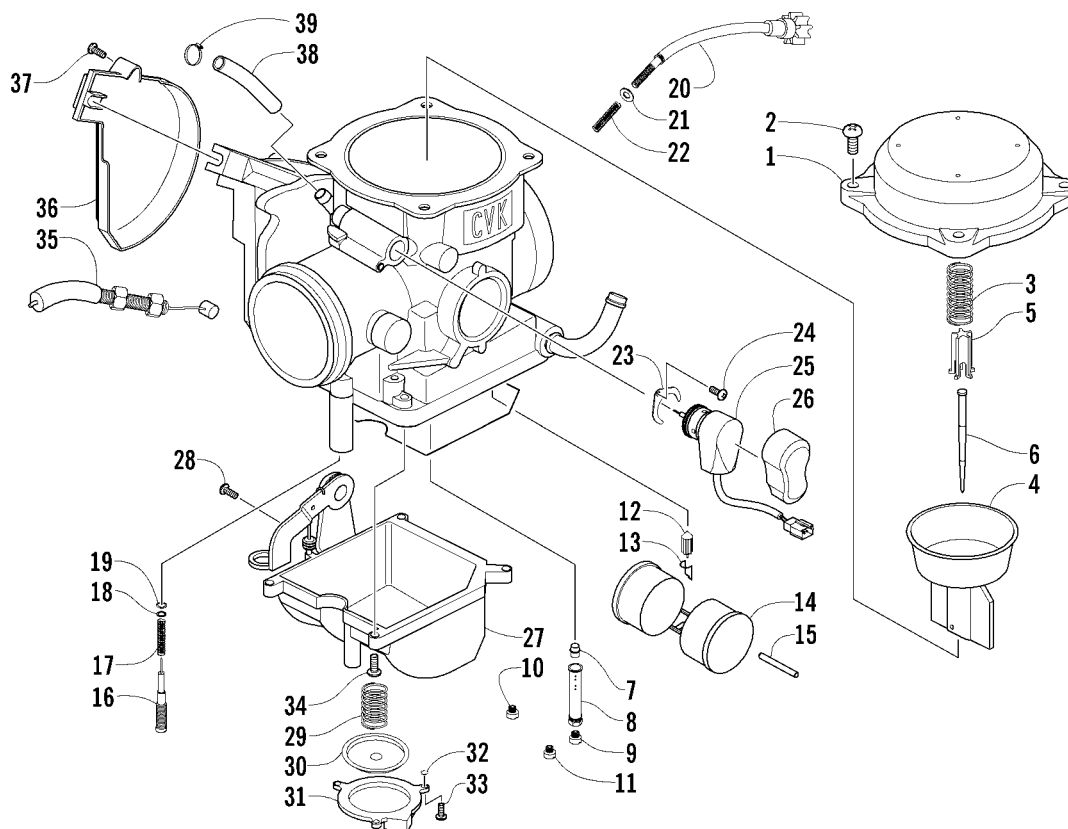

WIRING HARNESS ASSEMBLY

0740-869

Ref.	Part No.	Qty.	Description	Ref.	Part No.	Qty.	Description
1	<u>0486-182</u>	1	Harness, Main (inc. 2-8 and two No. 9)	16	8476-625	4	Screw, Machine
2	0486-164	1	¥ Tether, Accessory Connector	17	0412-291	1	Shield, Heat
3	0530-008	1	¥ Cover, Fuse Block	18	1406-787	1	Tray, Electrical
4	0430-037	1	¥ Holder, Fuse	19	0123-010	4	Nut, Expansion
5	0430-034	2	¥ Diode	20	0623-121	4	Screw, Machine
6	0430-033	2	¥ Relay	21	3402-684	1	Cushion, CDI Unit
7	0430-032	2	¥ Fuse - 10 Amp	22	3530-035	1	CDI Unit
	0430-031	3	¥ Fuse - 15 Amp	23	<u>0409-072</u>	1	Switch, Brake - Assembly
	0430-030	2	¥ Fuse - 30 Amp	24	3530-028	1	Regulator, Voltage
8	0411-838	1	¥ Decal, Fuse Block	25	0123-903	AR	Cable Tie - 11.5 in.
9	0123-788	AR	¥ Cable Tie - 7.5 in.	26	0445-045	1	Cable, Battery/Ground
10	0445-044	1	Cable, Solenoid/Starter	27	3430-055	1	Coil, Ignition - Assembly
11	0623-038	7	Nut w/Washer	28	3430-009	1	Seal, High Tension Wire
12	0645-327	1	Boot, Terminal	29	3430-007	1	Cap, Spark Plug
13	0445-046	1	Cable, Battery/Solenoid (inc. 14)	30	3430-008	1	Seal, Spark Plug
14	0645-019	1	¥ Boot, Terminal	31	8476-620	1	Screw, Machine
15	0445-036	1	Solenoid				