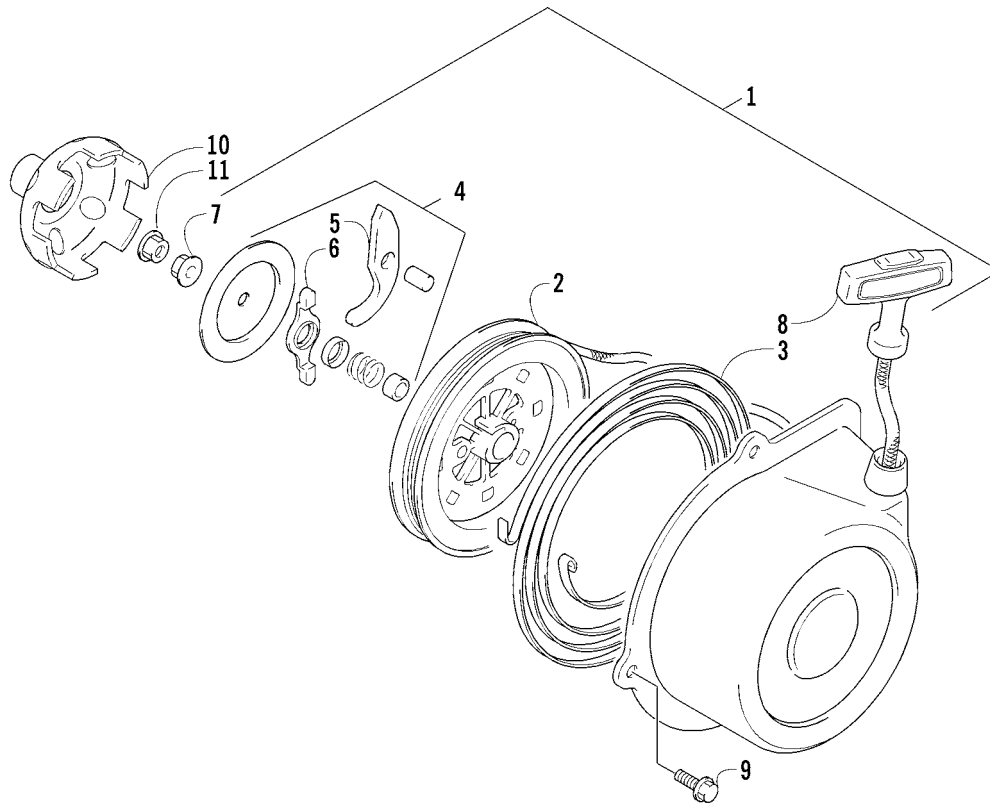

CAM CHAIN ASSEMBLY

0737-051

Ref.	Part No.	Qty.	Description	Ref.	Part No.	Qty.	Description
1	3402-281	1	Chain, Cam	7	3423-484	1	¥ Spring
2	3402-612	1	Guide, Cam Chain	8	3423-485	1	¥ Plug
3	3402-613	1	Tensioner, Cam Chain	9	3423-286	1	¥ O-Ring
4	3423-074	1	Bolt	10	3403-020	1	Gasket, Adjuster
5	3402-436	1	Washer	11	3004-512	2	Bolt
6	3402-614	1	Adjuster, Tensioner - Assembly (inc. 7-9)				