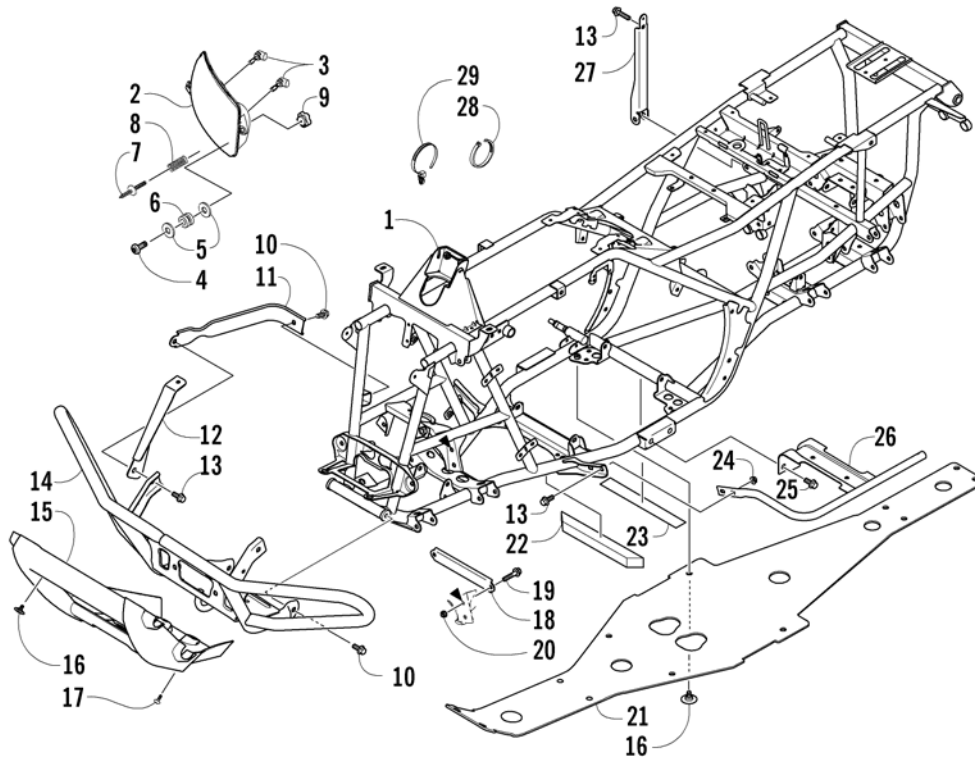

TAILLIGHT ASSEMBLY

0739-987

Ref.	Part No.	Qty.	Description	Ref.	Part No.	Qty.	Description
1	0509-022	1	Taillight Assembly (inc. 2-4)	4	0409-057	1	¥ Socket, Taillight
2	0509-025	1	¥ Housing, Taillight	5	1406-790	4	Pad, Taillight
3	0409-056	1	¥ Bulb, Taillight	6	0423-534	2	Grommet

FRAME AND RELATED PARTS

0740-848

Ref.	Part No.	Qty.	Description	Ref.	Part No.	Qty.	Description
1	1506-719	1	Frame, Main	15	1406-360	1	Grille, Bumper
2	0509-034	1	Headlight Assembly - Right (inc. 3)	16	0423-101	16	Screw, Body
	0509-035	1	Headlight Assembly - Left (inc. 3)	17	0423-419	2	Screw, Machine
3	0409-055	4	¥ Bulb, Headlight	18	1506-429	1	Brace, A-Arm
4	0623-785	4	Screw, Self-Tapping	19	8409-025	2	Screw, Cap
5	8050-217	8	Washer	20	8428-002	2	Nut, Lock
6	0423-447	4	Grommet, Gauge Mount	21	1406-176	1	Panel, Belly
7	0423-514	2	Stud, Adjuster - Headlight	22	1506-067	1	Foam, Frame
8	0423-522	2	Spring, Adjuster	23	0406-289	1	Pad, Frame
9	0423-513	2	Knob, Adjuster	24	8424-802	4	Nut, Flange
10	8409-020	4	Screw, Cap	25	8409-016	4	Screw, Cap
11	0506-653	1	Channel, Bumper Mounting - Right	26	1506-590	1	Footrest - Right
	1506-596	1	Channel, Bumper Mounting - Left		1506-591	1	Footrest - Left
12	1506-562	1	Bracket, Mounting - Bumper - Right	27	1506-548	1	Channel, Support
	1506-563	1	Bracket, Mounting - Bumper - Left	28	0423-075	2	Cable Tie - Push-Mount
13	8408-816	7	Screw, Cap	29	0623-751	1	Cable Tie - Reuseable
14	1506-855	1	Bumper				