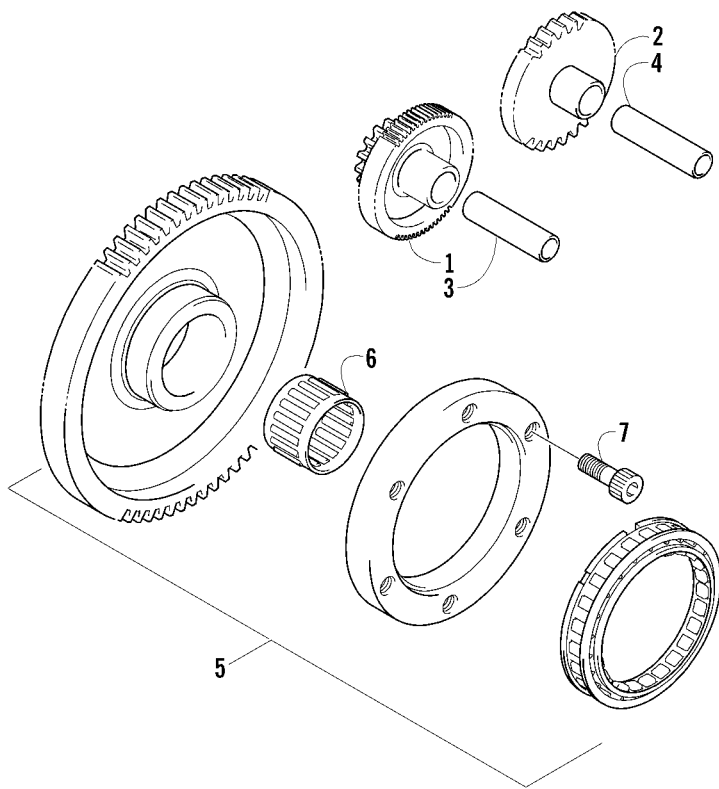

STARTER CLUTCH ASSEMBLY

0737-043

Ref.	Part No.	Qty.	Description	Ref.	Part No.	Qty.	Description
1	3402-603	1	Gear, Starter Idler - No. 1	5	3402-690	1	Clutch, Starter - Set (inc. 6)
2	3402-124	1	Gear, Starter Idler - No. 2	6	3402-674	1	¥ Bearing
3	3423-331	1	Pin, Starter Idler Gear No. 1	7	3423-102	6	Bolt
4	3423-397	1	Pin, Starter Idler Gear No. 2