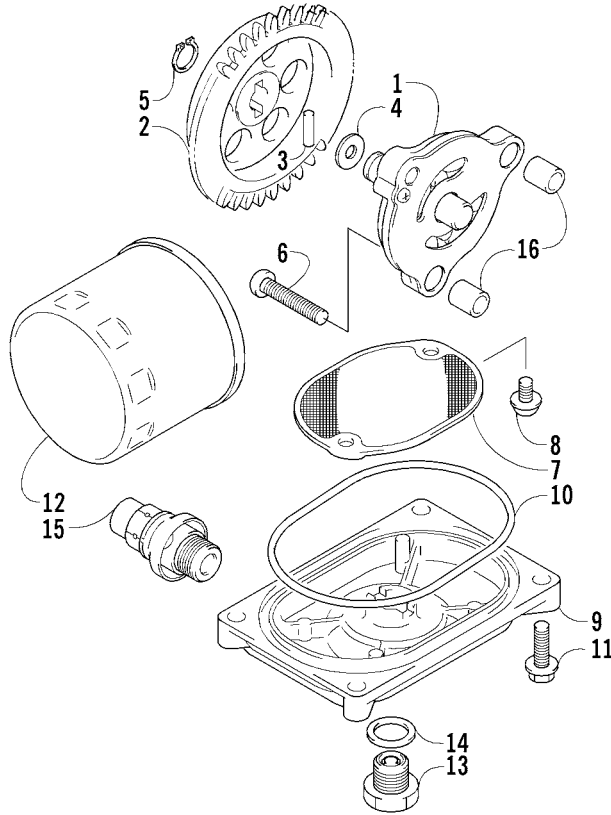

OIL FILTER/PUMP ASSEMBLY

0737-035

Ref.	Part No.	Qty.	Description	Ref.	Part No.	Qty.	Description
1	3402-619	1	Pump, Oil	9	3402-157	1	Cap, Oil Strainer
2	3402-618	1	Gear, Driven	10	3423-077	1	O-Ring
3	3423-046	1	Pin	11	3004-756	4	Screw, Cap
4	3423-443	1	Washer	12	0812-005	1	Filter, Oil
5	3423-184	1	Circlip	13	3403-021	1	Plug, Drain
6	3423-113	3	Screw	14	3402-012	1	Gasket, Drain Plug
7	3402-156	1	Strainer, Oil	15	3402-773	1	Valve, Oil Relief - Assembly
8	0693-389	2	Screw	16	3005-206	2	Pin, Oil Pump