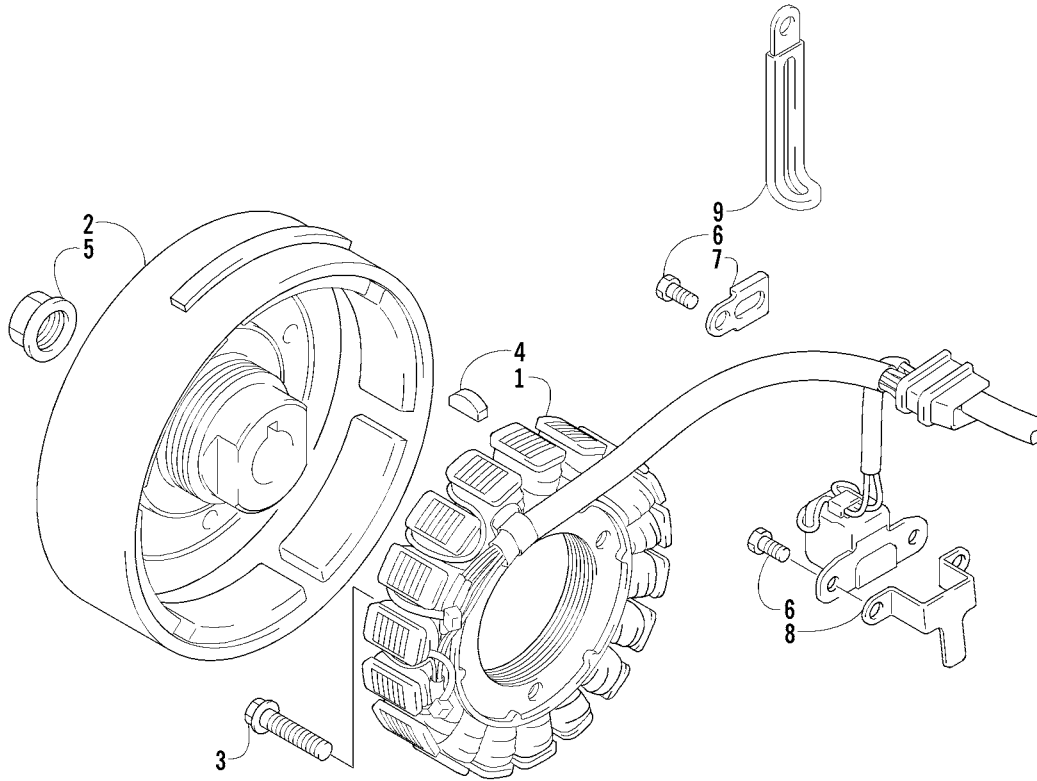

MAGNETO ASSEMBLY

0737-033

Ref.	Part No.	Qty.	Description	Ref.	Part No.	Qty.	Description
1	3430-053	1	Stator Assembly	6	3423-005	3	Bolt
2	3430-054	1	Rotor/Flywheel	7	3430-006	1	Clamp
3	3004-756	3	Bolt	8	3430-005	1	Clamp
4	0691-785	1	Key	9	3002-964	1	Clamp, Wire
5	3423-086	1	Nut