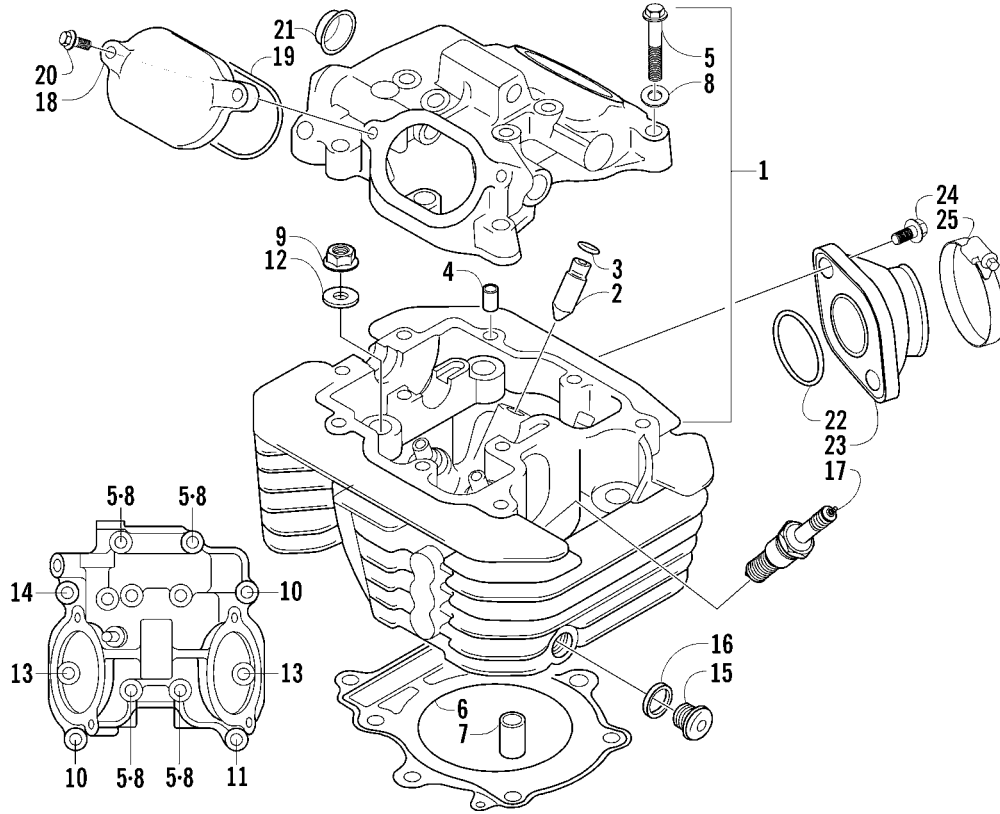

CYLINDER HEAD ASSEMBLY

0738-883 *Not Illustrated

Ref.	Part No.	Qty.	Description	Ref.	Part No.	Qty.	Description
1	3402-576	1	Head, Cylinder - Assembly (inc. 2-5)	14	3008-376	1	Bolt, Head Cover
2	3402-099	4	¥ Guide, Valve	15	3423-453	1	Plug, Oil Gallery
3	3423-068	4	¥ Ring, Valve Guide	16	3402-011	1	Gasket, Oil Gallery Plug
4	3423-043	2	¥ Pin, Dowel	17	0217-708	1	Spark Plug (NGK CR7E)
5	3423-006	4	¥ Bolt	18	3402-100	2	Cap, Inspection
6	3402-577	1	Gasket, Cylinder Head	19	3402-101	2	O-Ring
7	3423-449	2	Pin, Dowel	20	3004-341	4	Bolt, Inspection Cap
8	3003-290	4	Gasket	21	3402-035	1	Plug, Head
9	3004-326	2	Nut, Cylinder Head	22	0470-531	1	O-Ring
10	3423-007	2	Bolt, Head Cover	23	0570-084	1	Manifold, Intake
11	3423-429	1	Bolt, Head Cover	24	8476-620	2	Screw
12	3423-439	4	Washer, Cylinder Head Nut	25	0423-317	1	Clamp
13	3004-376	2	Bolt, Head Cover	*	3402-048	1	Plug, Frost