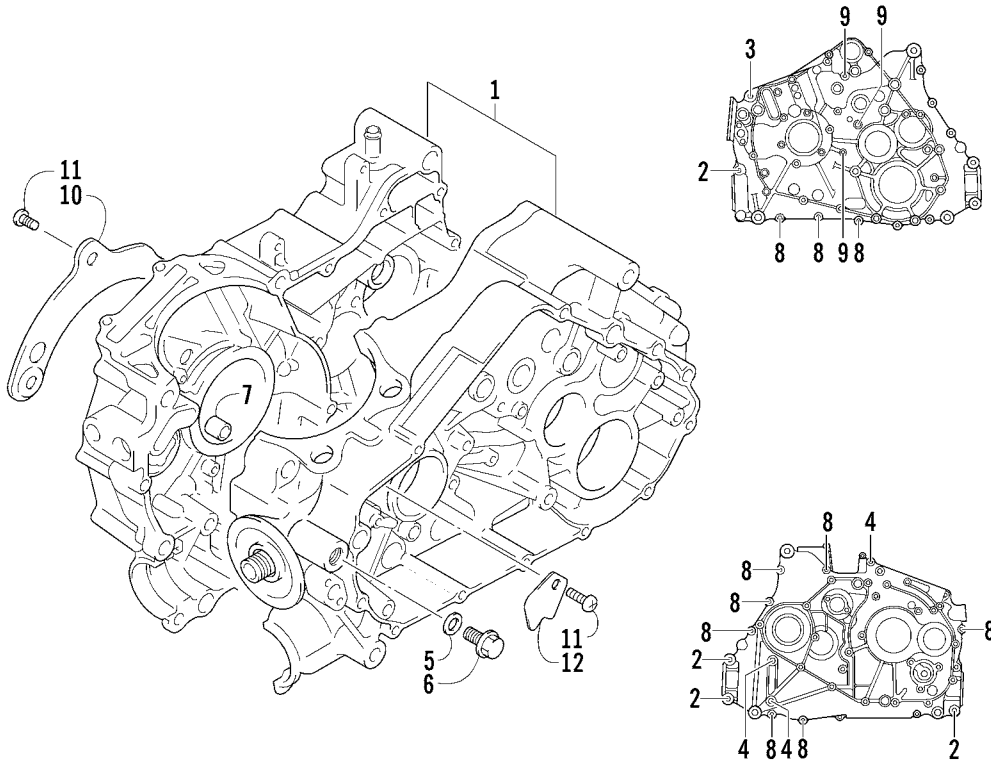

CRANKCASE ASSEMBLY

0739-843

Ref.	Part No.	Qty.	Description	Ref.	Part No.	Qty.	Description
1	3402-580	1	Crankcase Assembly (inc. 2-9)	7	3423-088	2	¥ Pin, Dowel
2	3004-880	4	¥ Bolt	8	3423-091	10	¥ Bolt
3	3005-332	1	¥ Bolt	9	3423-097	3	¥ Bolt
4	3005-410	3	¥ Bolt	10	3402-581	1	Plate, Oil Guide - Right
5	3402-012	1	¥ Gasket, Oil Pressure Plug	11	3004-552	4	Screw, Oil Guide Plate
6	3402-214	1	¥ Plug, Oil Pressure	12	3402-582	1	Plate, Oil Guide - Left