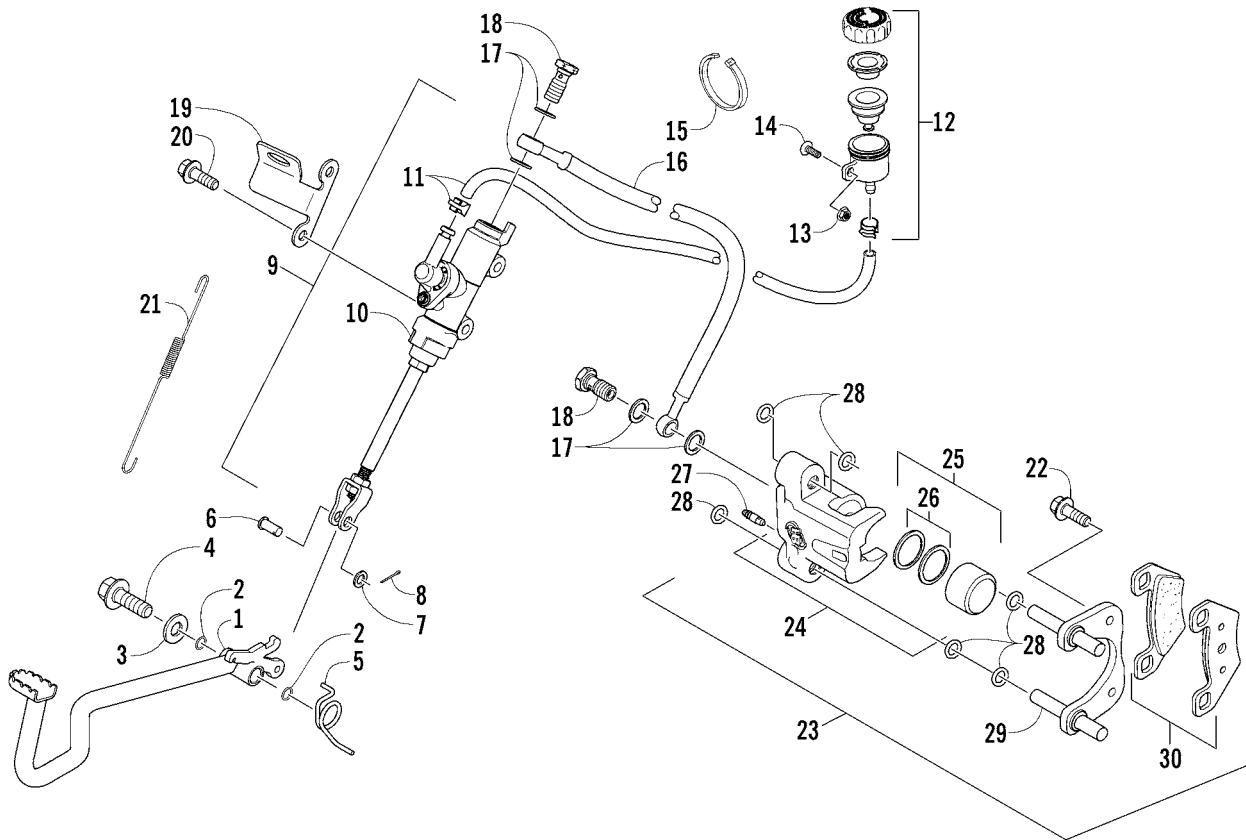

HANDLEBAR ASSEMBLY

0740-978

Ref.	Part No.	Qty.	Description	Ref.	Part No.	Qty.	Description
1	0505-418	1	Tube, Handlebar	13	0420-050	1	Speedometer - 4 in. (inc. 14, one No. 15, and 16-17)
2	0405-148	2	Plug, Handlebar	14	0509-031	1	¥ Harness, Speedometer
3	0405-149	2	End Cap, Handlebar	15	0409-062	2	¥ Bulb, Instrument - T-10
4	8050-247	2	Washer	16	0609-078	3	¥ Bulb, Indicator
5	8477-845	2	Screw, Machine	17	0409-063	1	¥ Knob, Tripmeter
6	0405-147	2	Grip, Handlebar	18	1506-577	1	Bracket, Retaining - Speedometer
7	0409-013	1	Cover, Key	19	0623-038	2	Nut
8	3430-040	1	Switch, Ignition - Assembly (inc. 9)	20	0420-064	1	Gauge, Fuel - 2 in. (inc. one No. 15 and 21)
9	3409-007	1	¥ Key, Ignition - Blank (C Series)	21	0420-069	1	¥ Harness, Fuel Gauge - 2 in. - 4P
	3409-011	1	¥ Key, Ignition - Blank (D Series)	22	0423-544	2	Spacer
	3409-012	1	¥ Key, Ignition - Blank (E Series)	23	0620-139	1	Ring, Rubber Cushion - Fuel Gauge
	3409-013	1	¥ Key, Ignition - Blank (F Series)	24	0420-060	1	Bracket, 2 in. - Gauge
10	1506-578	1	Bracket, Mounting - Instrument Pod	25	0423-493	2	Nut, Hex
11	0405-168	1	Instrument Pod	26	0487-026	1	Cable, Speedometer
	0405-169	1	Instrument Pod (Green)				
12	0423-535	2	Rivet, Reinstallable				

WHEEL AND TIRE ASSEMBLY

0740-358

Ref.	Part No.	Qty.	Description	Ref.	Part No.	Qty.	Description
1	0423-557	12	Screw, Shoulder w/Loctite	9	0423-408	16	Nut, Mounting - Wheel
2	1402-225	3	Disc, Brake	10	1402-100	2	Tire - Front
3	0502-599	2	Hub, Wheel - Front (inc. 4)		1402-101	2	Tire - Rear
4	0402-974	16	¥ Stud, Wheel Hub	11	0402-064	4	Stem, Valve (inc. 12)
5	0502-601	1	Hub, Wheel - Rear - Left (inc. 4)	12	0402-140	4	¥ Cap, Valve Stem
	0502-599	1	Hub, Wheel - Rear - Right (inc. 4)				
6	0423-607	4	Nut, Castle Flange				
7	0423-407	4	Pin, Cotter				
8	1402-127	2	Wheel - Front - Platinum				
	1402-115	2	Wheel - Rear - Platinum				
	0402-856	2	Wheel - Front - Gray (Green)				
	0402-858	2	Wheel - Rear - Gray (Green)				