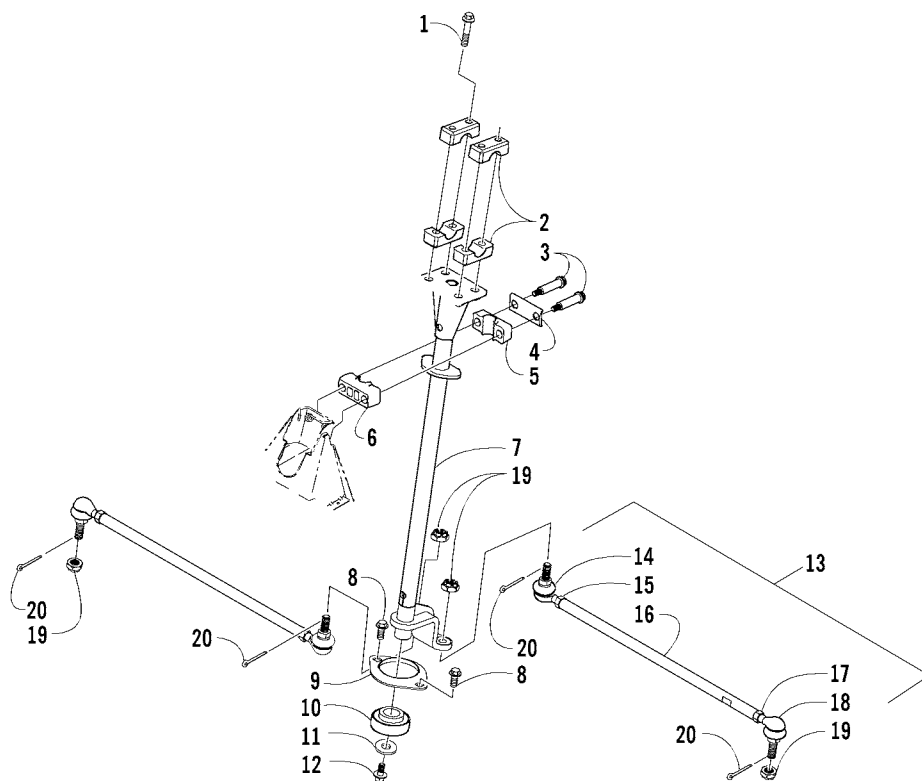

STEERING POST ASSEMBLY

0739-774

Ref.	Part No.	Qty.	Description	Ref.	Part No.	Qty.	Description
1	8408-860	4	Screw, Cap	11	0423-073	1	Washer
2	0405-035	4	Cap, Steering Adjuster	12	8409-020	1	Screw, Cap
3	0423-505	2	Screw, Shoulder	13	0505-408	2	Tie Rod - Assembly (inc. 14-18)
4	0405-166	1	Cap, Housing	14	0405-083	2	¥ Ball Joint, Tie Rod - Left
5	0405-138	1	Housing, Lower	15	0423-013	2	¥ Nut - Left
6	0405-139	1	Housing, Upper	16	0405-107	2	¥ Tie Rod
7	0505-451	1	Post, Steering	17	8420-002	2	¥ Nut - Right
8	8408-816	2	Screw, Cap	18	0405-082	2	¥ Ball Joint, Tie Rod - Right
9	0602-233	1	Flange, Bearing	19	0423-157	4	Nut, Top Lock
10	0405-052	1	Bearing w/Inverted Oil Seal	20	0623-175	4	Pin, Cotter