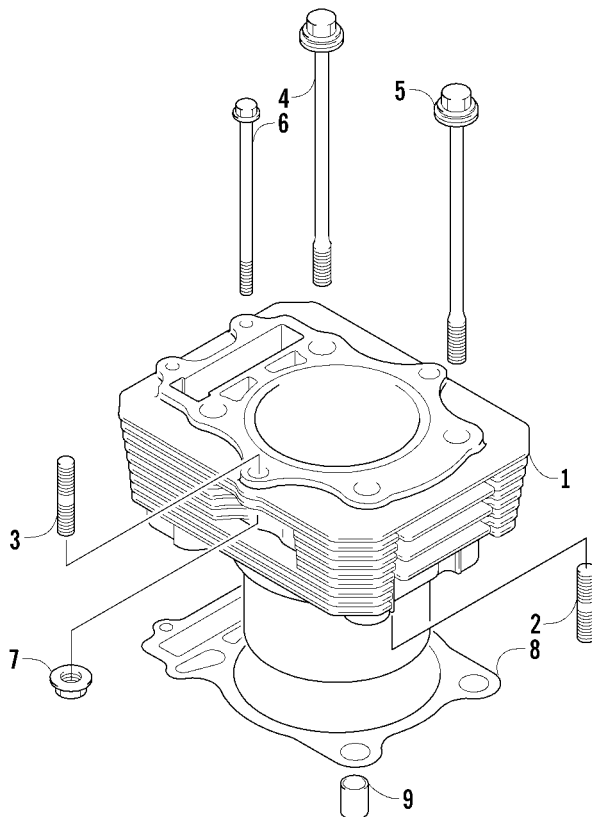

CYLINDER HEAD ASSEMBLY

0738-883 *Not Illustrated

Ref.	Part No.	Qty.	Description	Ref.	Part No.	Qty.	Description
1	3402-576	1	Head, Cylinder - Assembly (inc. 2-5)	14	3008-376	1	Bolt, Head Cover
2	3402-099	4	¥ Guide, Valve	15	3423-453	1	Plug, Oil Gallery
3	3423-068	4	¥ Ring, Valve Guide	16	3402-011	1	Gasket, Oil Gallery Plug
4	3423-043	2	¥ Pin, Dowel	17	0217-708	1	Spark Plug (NGK CR7E)
5	3423-006	4	¥ Bolt	18	3402-100	2	Cap, Inspection
6	3402-577	1	Gasket, Cylinder Head	19	3402-101	2	O-Ring
7	3423-449	2	Pin, Dowel	20	3004-341	4	Bolt, Inspection Cap
8	3003-290	4	Gasket	21	3402-035	1	Plug, Head
9	3004-326	2	Nut, Cylinder Head	22	0470-531	1	O-Ring
10	3423-007	2	Bolt, Head Cover	23	0570-084	1	Manifold, Intake
11	3423-429	1	Bolt, Head Cover	24	8476-620	2	Screw
12	3423-439	4	Washer, Cylinder Head Nut	25	0423-317	1	Clamp
13	3004-376	2	Bolt, Head Cover	*	3402-048	1	Plug, Frost