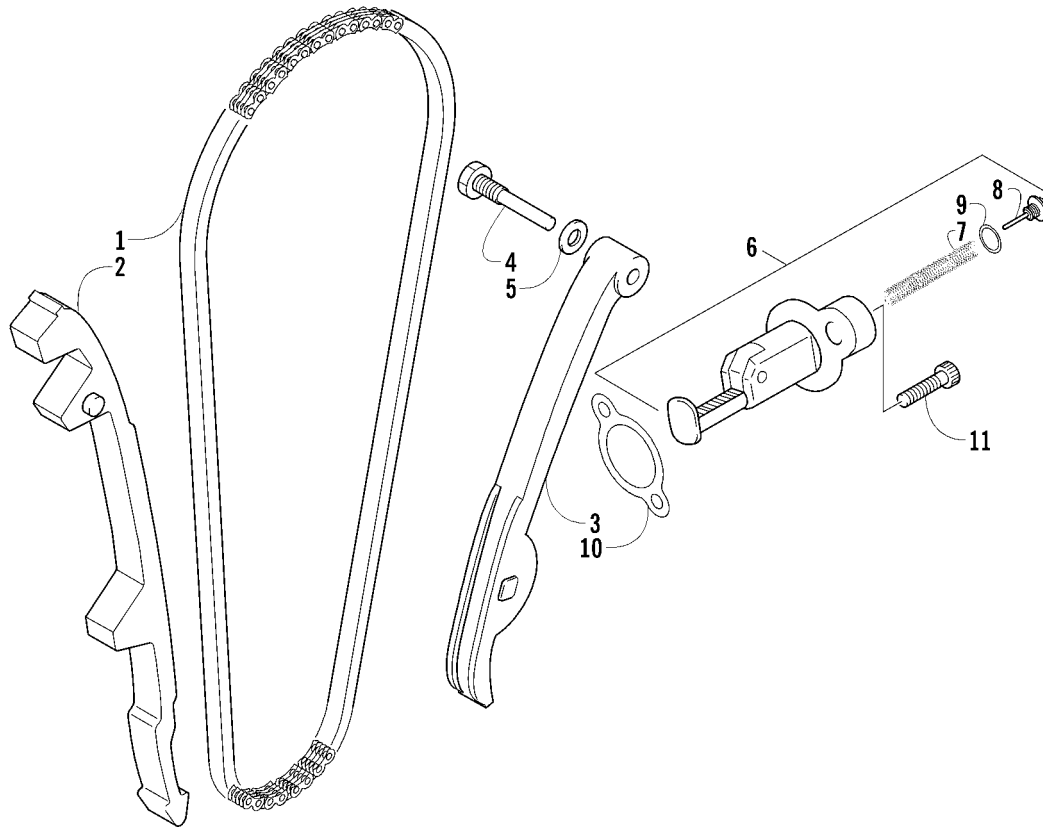

CAM CHAIN ASSEMBLY

0737-051

Ref.	Part No.	Qty.	Description	Ref.	Part No.	Qty.	Description
1	3402-281	1	Chain, Cam	7	3423-484	1	¥ Spring
2	3402-612	1	Guide, Cam Chain	8	3423-485	1	¥ Plug
3	3402-613	1	Tensioner, Cam Chain	9	3423-286	1	¥ O-Ring
4	3423-074	1	Bolt	10	3403-020	1	Gasket, Adjuster
5	3402-436	1	Washer	11	3004-512	2	Bolt
6	3402-614	1	Adjuster, Tensioner - Assembly (inc. 7-9)