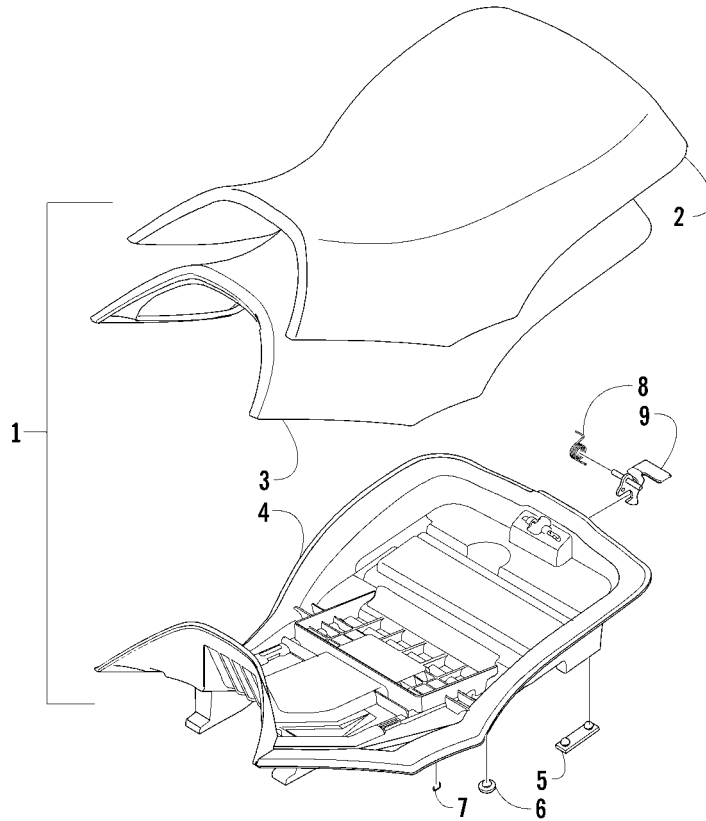

FRAME AND RELATED PARTS

0740-848

Ref.	Part No.	Qty.	Description	Ref.	Part No.	Qty.	Description
1	1506-719	1	Frame, Main	15	1406-360	1	Grille, Bumper
2	0509-034	1	Headlight Assembly - Right (inc. 3)	16	0423-101	16	Screw, Body
	0509-035	1	Headlight Assembly - Left (inc. 3)	17	0423-419	2	Screw, Machine
3	0409-055	4	¥ Bulb, Headlight	18	1506-429	1	Brace, A-Arm
4	0623-785	4	Screw, Self-Tapping	19	8409-025	2	Screw, Cap
5	8050-217	8	Washer	20	8428-002	2	Nut, Lock
6	0423-447	4	Grommet, Gauge Mount	21	1406-176	1	Panel, Belly
7	0423-514	2	Stud, Adjuster - Headlight	22	1506-067	1	Foam, Frame
8	0423-522	2	Spring, Adjuster	23	0406-289	1	Pad, Frame
9	0423-513	2	Knob, Adjuster	24	8424-802	4	Nut, Flange
10	8409-020	4	Screw, Cap	25	8409-016	4	Screw, Cap
11	0506-653	1	Channel, Bumper Mounting - Right	26	1506-590	1	Footrest - Right
	1506-596	1	Channel, Bumper Mounting - Left		1506-591	1	Footrest - Left
12	1506-562	1	Bracket, Mounting - Bumper - Right	27	1506-548	1	Channel, Support
	1506-563	1	Bracket, Mounting - Bumper - Left	28	0423-075	2	Cable Tie - Push-Mount
13	8408-816	7	Screw, Cap	29	0623-751	1	Cable Tie - Reuseable
14	1506-855	1	Bumper				